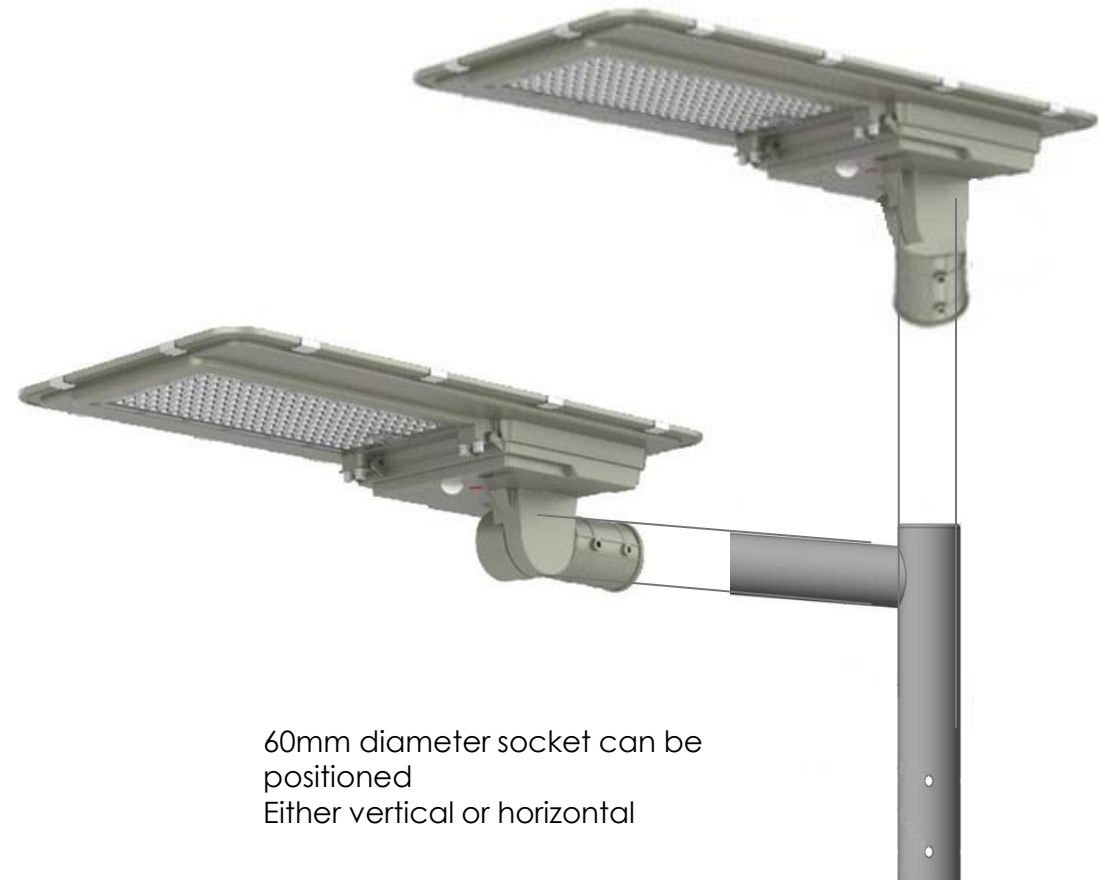

Dragons' Breath Small DBS40 solar walkway light technical values

High performance ground mounted LED for all walkway applications

- *Led light 20w Luminous flux capacity 3400 Lm*
- *Minimum CRI (colour rendering index) >82 Optic Asymmetric for lighting*
- *Overheat Lifetime 10 years*
- *System voltage 10v Cell efficiency 22.5%*
- *Battery LiFePo4 @ 6.4v (18Ah) DOD 6000 cycles DOD 80%*
- *Discharge time on full power 12hrs*
- *Temperature -15°C ~ + 75°C*
- *LED source type SMD2835 Colour temperature 3000-5000k*
- *Beam angle 140x68° DARK SKY COMPLIANT*
- *Constructive features Lightweight Grey Body Aluminium die casting tempered Glass Lens material Tempered glass IK10*
- *Installation 60mm pole*
- *IP65 Impact grade IK10 Weight 6kg*

Dragons Breath Solar ® [DBS40](#)

Tel: 01646 600151 E: sales@dragonsbreathsolar.co.uk

60mm diameter socket can be positioned
Either vertical or horizontal